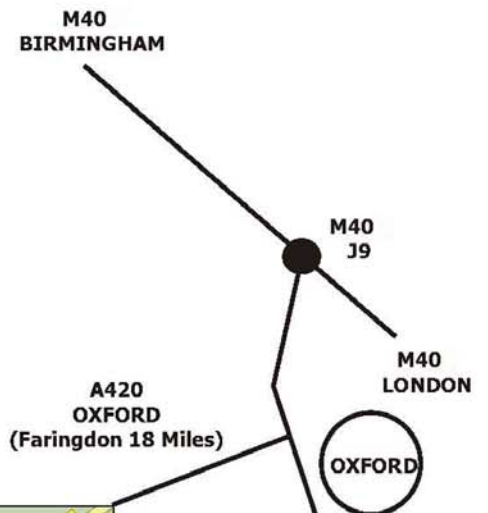

Pioneer Road Faringdon
Oxfordshire SN7 7BU
Tel: 0870 777 2872 Fax: 0870 777 2871
info@shawcity.co.uk www.shawcity.co.uk

LOCATION MAP