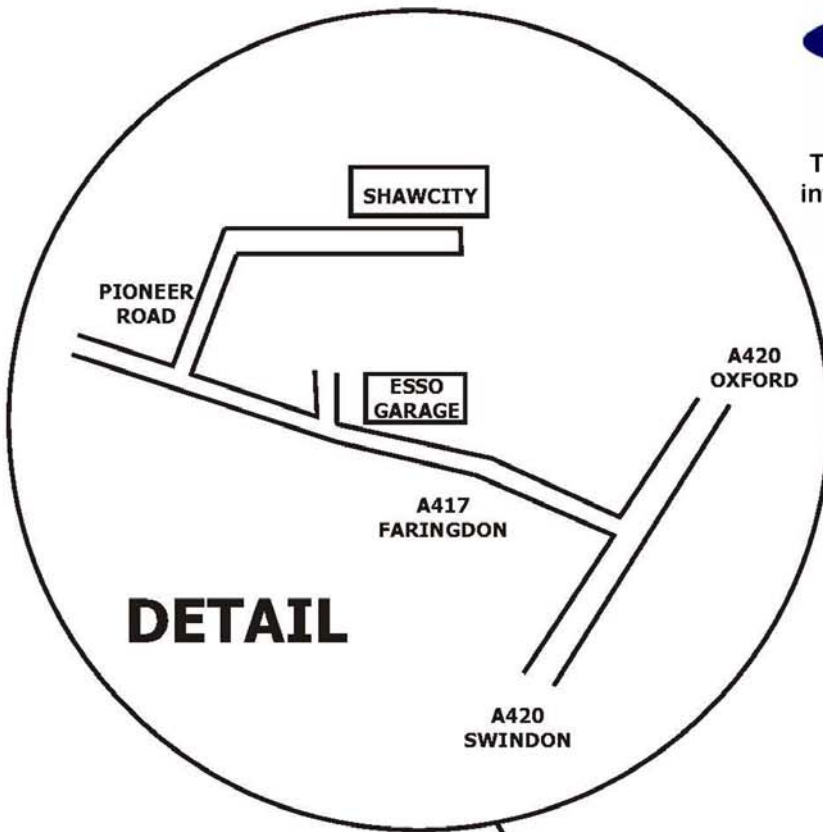

Pioneer Road Faringdon
Oxfordshire SN7 7BU
Tel: 0870 777 2872 Fax: 0870 777 2871
info@shawcity.co.uk www.shawcity.co.uk

LOCATION MAP