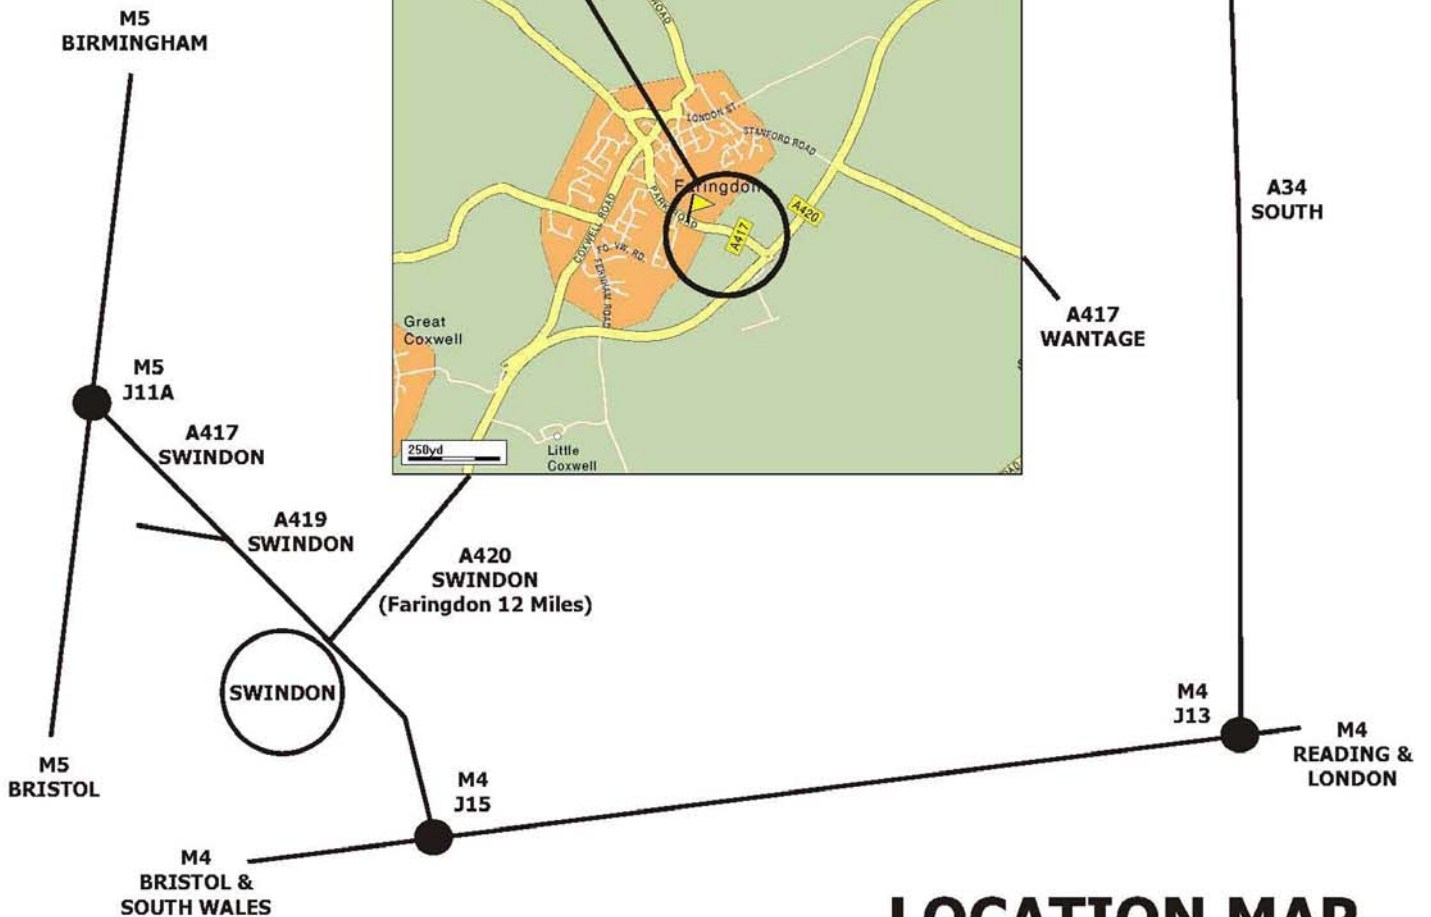

Pioneer Road Faringdon
Oxfordshire SN7 7BU
Tel: 0870 777 2872 Fax: 0870 777 2871
info@shawcity.co.uk www.shawcity.co.uk

LOCATION MAP