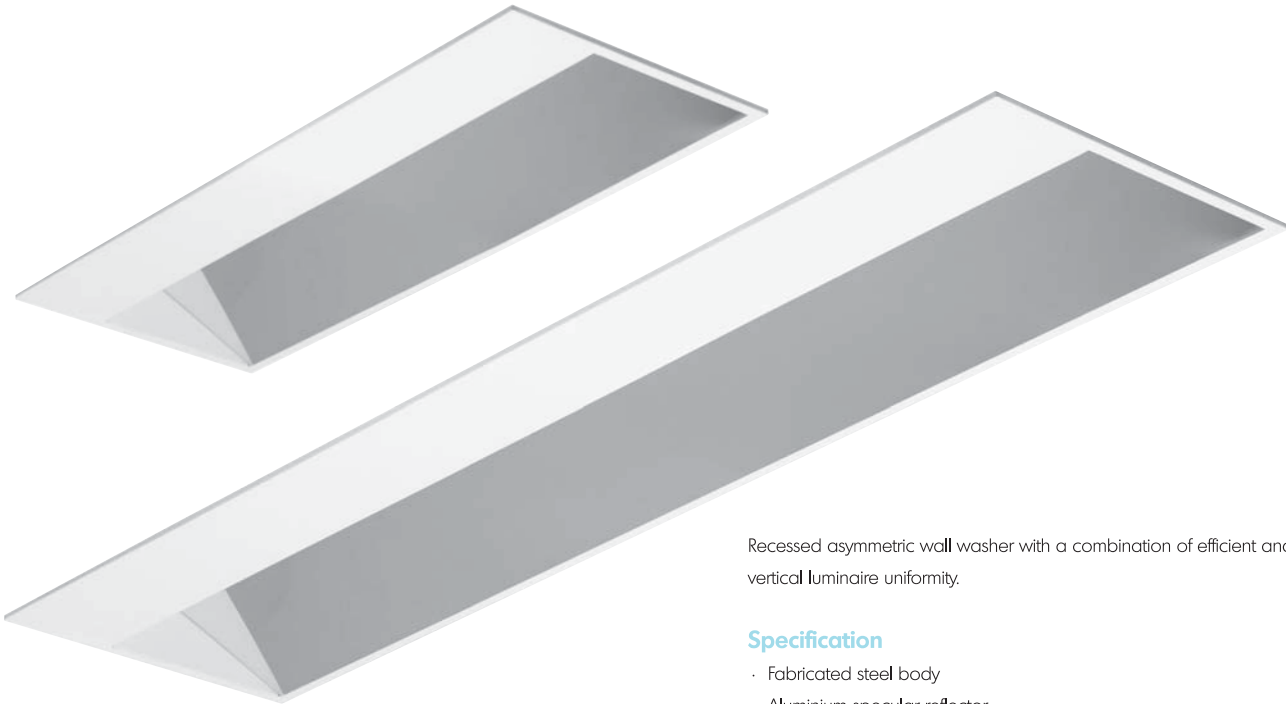

T6 RWW

Recessed Fluorescent Range / Recessed Wallwasher

Recessed asymmetric wall washer with a combination of efficient and effective vertical luminaire uniformity.

Specification

- Fabricated steel body
- Aluminium specular reflector
- Suitable for 15-25mm exposed T grid ceiling
- Suitable for plasterboard ceiling
- Powder coated finish