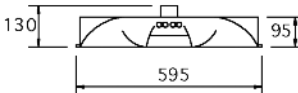

600mm x 600mm recessed lay on direct/indirect modules with dropped centre perforated white gondola and specular wedge louvres with T5 lamps