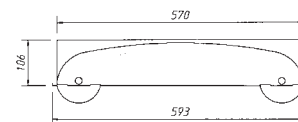

Indirect Recessed T5 Luminaires suitable for 15mm or 24mm exposed 'T' lay in ceiling with snap-in spring body fixings and choice of controller options each providing ceiling illumination. Outer gondolas house one or two lamps per side

TF2 semi-recessed outer controllers

Product Code	lamp type	
TF214OL	2 X 14W T5	Opal Controllers
TF224OL	2 X 24W T5	
TF414OL	4 X 14W T5	
TF424OL	4 X 24W T5	
TF214ML	2 X 14W T5	Mesh Controllers
TF224ML	2 X 24W T5	
TF414ML	4 X 14W T5	
TF424ML	4 X 24W T5	

Clip-in controllers to suit two or four 14W or 24W T5 lamps. Supplied c/w lamps

Indirect Recessed T5 Luminaires suitable for 15mm or 24mm exposed 'T' lay in ceiling with snap-in spring body fixings and choice of controller options each providing ceiling illumination. Outer gondolas house one or two lamps per side.

TF3 semi-recessed outer controllers

Product Code	lamp type	
TF314OL	3 X 14W	T5 Opal Outer and Centre
TF324OL	3 X 24W T5	
TF614OL	6 X 14W T5	
TF624OL	6 X 24W T5	
TF314ML	3 X 14W T5	Mesh Outer and Centre
TF324ML	3 X 24W T5	
TF614ML	6 X 14W T5	
TF624ML	6 X 24W T5	
TF314OML	3 X 14W T5	Opal Outer and Mesh Centre
TF324OML	3 X 24W T5	
TF614OML	6 X 14W T5	
TF624OML	6 X 24W T5	

Clip-in controllers to suit three or six 14W or 24W T5 lamps. Supplied c/w lamps

Indirect Recessed T5 Luminaires suitable for 15mm or 24mm exposed 'T' lay in ceiling with snap-in spring body fixings and choice of controller options to suit a variety of applications.

TG twin semi-recessed controllers - ceiling illumination

Product Code	lamp type	
TG214OL	2 X 14W T5	Opal Controllers
TG224OL	2 X 24W T5	
TG414OL	4 X 14W T5	
TG424OL	4 X 24W T5	
TG214ML	2 X 14W T5	Mesh Controllers
TG224ML	2 X 24W T5	
TG414ML	4 X 14W T5	
TG424ML	4 X 24W T5	

Clip-in controllers to suit two or four 14W or 24W T5 lamps. Supplied c/w lamps

Dimming and Emergency Lighting options