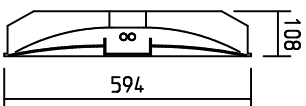

*Made to special order

Dimming and Emergency Lighting options

Dimmable versions and integral emergency conversions available on request. Fluorel FLC plug-in digital dimming system and controls are compatible with these recessed luminaires.