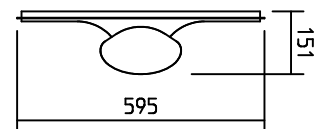

600mm x 600mm recessed lay on direct/indirect modules with centre diffuser gondola.

TLD with dropped diffuser centre gondola

Product Code	lamp type
TLD140L	1 X 40W PLL
TLD240L	2 X 40W PLL
TLD155L	1 X 55W PLL
TLD255L	2 X 55W PLL
TLD214L	2 X 14W T5
TLD314L	3 X 14W T5
TLD414L	4 X 14W T5
TLD224L	2 X 24W T5
TLD324L	3 X 24W T5
TLD424L	4 X 24W T5

600mm x 600mm recessed lay on direct/indirect modules with centre diffuser gondola to suit single or twin PLL or 2, 3, 4 lamp T5.

600mm x 600mm recessed lay on direct/indirect modules with centre perforated basket gondola.

TLP with perforated basket centre gondola

Product Code	lamp type
TLP140L	1 X 40W PLL
TLP240L	2 X 40W PLL
TLP155L	1 X 55W PLL
TLP255L	2 X 55W PLL
TLP214L	2 X 14W T5
TLP314L	3 X 14W T5
TLP414L	4 X 14W T5
TLP224L	2 X 24W T5
TLP324L	3 X 24W T5
TLP424L	4 X 24W T5

600 X 600 Lay in dropped perforated basket gondola. To suit single or twin PLL or 2,3,4 lamp T5.

600mm x 600mm recessed lay on direct/indirect modules with centre mirror brite curved louvre gondola

TLL with mirror brite curved louvre centre gondola

Product Code	lamp type
TLL140L	1 X 40W PLL
TLL240L	2 X 40W PLL
TLL155L	1 X 55W PLL
TLL255L	2 X 55W PLL
TLL214L	2 X 14W T5
TLL314L	3 X 14W T5
TLL414L	4 X 14W T5
TLL224L	2 X 24W T5
TLL324L	3 X 24W T5
TLL424L	4 X 24W T5

600 X 600 Lay in mirror brite curved louvre gondola. To suit single or twin PLL or 2,3,4 lamp T5.

600mm x 600mm recessed lay on direct/indirect modules with centre patterned diffuser gondola.

TLM with dropped patterned diffuser centre gondola

Product Code	lamp type
TLM140L	1 X 40W PLL
TLM240L	2 X 40W PLL
TLM155L	1 X 55W PLL
TLM255L	2 X 55W PLL
TLM214L	2 X 14W T5
TLM314L	3 X 14W T5
TLM414L	4 X 14W T5
TLM224L	2 X 24W T5
TLM324L	3 X 24W T5
TLM424L	4 X 24W T5

600 X 600 Lay in dropped patterned diffuser gondola. To suit single or twin PLL or 2,3,4 lamp T5.