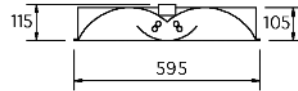

600mm x 600mm recessed lay on direct/indirect modules with centre perforated white gondola and specular wedge louvres with either PLL or T5 lamps