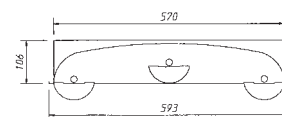

Indirect Recessed T5 Luminaires suitable for 15mm or 24mm exposed 'T' lay in ceiling with snap-in spring body fixings and choice of controller options each providing ceiling illumination. Outer gondolas house one or two lamps per side

TF2 semi-recessed outer controllers

Product Code	lamp type	
TF214OL	2 X 14W T5	Opal Controllers
TF224OL	2 X 24W T5	
TF414OL	4 X 14W T5	
TF424OL	4 X 24W T5	
TF214ML	2 X 14W T5	Mesh Controllers
TF224ML	2 X 24W T5	
TF414ML	4 X 14W T5	
TF424ML	4 X 24W T5	

Clip-in controllers to suit two or four 14W or 24W T5 lamps. Supplied c/w lamps

Indirect Recessed T5 Luminaires suitable for 15mm or 24mm exposed 'T' lay in ceiling with snap-in spring body fixings and choice of controller options each providing ceiling illumination. Outer gondolas house one or two lamps per side.

TF3 semi-recessed outer controllers

Product Code	lamp type	
TF314OL	3 X 14W	T5 Opal Outer and Centre
TF324OL	3 X 24W T5	
TF614OL	6 X 14W T5	
TF624OL	6 X 24W T5	
TF314ML	3 X 14W T5	Mesh Outer and Centre
TF324ML	3 X 24W T5	
TF614ML	6 X 14W T5	
TF624ML	6 X 24W T5	
TF314OML	3 X 14W T5	Opal Outer and Mesh Centre
TF324OML	3 X 24W T5	
TF614OML	6 X 14W T5	
TF624OML	6 X 24W T5	

Clip-in controllers to suit three or six 14W or 24W T5 lamps. Supplied c/w lamps

Indirect Recessed T5 Luminaires suitable for 15mm or 24mm exposed 'T' lay in ceiling with snap-in spring body fixings and choice of controller options to suit a variety of applications.

TG twin semi-recessed controllers - ceiling illumination

Product Code	lamp type	
TG214OL	2 X 14W T5	Opal Controllers
TG224OL	2 X 24W T5	
TG414OL	4 X 14W T5	
TG424OL	4 X 24W T5	
TG214ML	2 X 14W T5	Mesh Controllers
TG224ML	2 X 24W T5	
TG414ML	4 X 14W T5	
TG424ML	4 X 24W T5	

Clip-in controllers to suit two or four 14W or 24W T5 lamps. Supplied c/w lamps

Dimming and Emergency Lighting options