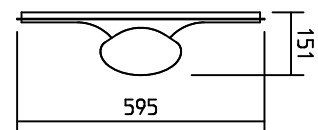

600mm x 600mm recessed lay on direct/indirect modules with centre diffuser gondola.

TLD with dropped diffuser centre gondola

Product Code	lamp type
TLD140L	1 X 40W PLL
TLD240L	2 X 40W PLL
TLD155L	1 X 55W PLL
TLD255L	2 X 55W PLL
TLD214L	2 X 14W T5
TLD314L	3 X 14W T5
TLD414L	4 X 14W T5
TLD224L	2 X 24W T5
TLD324L	3 X 24W T5
TLD424L	4 X 24W T5

600mm x 600mm recessed lay on direct/indirect modules with centre diffuser gondola to suit single or twin PLL or 2, 3, 4 lamp T5.

600mm x 600mm recessed lay on direct/indirect modules with centre perforated basket gondola.

TLP with perforated basket centre gondola

Product Code	lamp type
TLP140L	1 X 40W PLL
TLP240L	2 X 40W PLL
TLP155L	1 X 55W PLL
TLP255L	2 X 55W PLL
TLP214L	2 X 14W T5
TLP314L	3 X 14W T5
TLP414L	4 X 14W T5
TLP224L	2 X 24W T5
TLP324L	3 X 24W T5
TLP424L	4 X 24W T5

600 X 600 Lay in dropped perforated basket gondola. To suit single or twin PLL or 2,3,4 lamp T5.

600mm x 600mm recessed lay on direct/indirect modules with centre mirror brite curved louvre gondola

TLL with mirror brite curved louvre centre gondola

Product Code	lamp type
TLL140L	1 X 40W PLL
TLL240L	2 X 40W PLL
TLL155L	1 X 55W PLL
TLL255L	2 X 55W PLL
TLL214L	2 X 14W T5
TLL314L	3 X 14W T5
TLL414L	4 X 14W T5
TLL224L	2 X 24W T5
TLL324L	3 X 24W T5
TLL424L	4 X 24W T5

600 X 600 Lay in mirror brite curved louvre gondola. To suit single or twin PLL or 2,3,4 lamp T5.

600mm x 600mm recessed lay on direct/indirect modules with centre patterned diffuser gondola.

TLM with dropped patterned diffuser centre gondola

Product Code	lamp type
TLM140L	1 X 40W PLL
TLM240L	2 X 40W PLL
TLM155L	1 X 55W PLL
TLM255L	2 X 55W PLL
TLM214L	2 X 14W T5
TLM314L	3 X 14W T5
TLM414L	4 X 14W T5
TLM224L	2 X 24W T5
TLM324L	3 X 24W T5
TLM424L	4 X 24W T5

600 X 600 Lay in dropped patterned diffuser gondola. To suit single or twin PLL or 2,3,4 lamp T5.