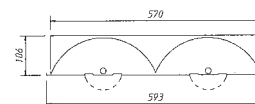

Indirect Recessed T5 Luminaires suitable for 15mm or 24mm exposed 'T' lay in ceiling with snap-in spring body fixings and choice of controller options each providing ceiling illumination. Outer gondolas house one or two lamps per side

TF2 semi-recessed outer controllers

Product Code	lamp type	
TF214OL	2 X 14W T5	Opal Controllers
TF224OL	2 X 24W T5	
TF414OL	4 X 14W T5	
TF424OL	4 X 24W T5	
TF214ML	2 X 14W T5	Mesh Controllers
TF224ML	2 X 24W T5	
TF414ML	4 X 14W T5	
TF424ML	4 X 24W T5	

Clip-in controllers to suit two or four 14W or 24W T5 lamps. Supplied c/w lamps

Indirect Recessed T5 Luminaires suitable for 15mm or 24mm exposed 'T' lay in ceiling with snap-in spring body fixings and choice of controller options each providing ceiling illumination. Outer gondolas house one or two lamps per side.

TF3 semi-recessed outer controllers

Product Code	lamp type	
TF314OL	3 X 14W	T5 Opal Outer and Centre
TF324OL	3 X 24W T5	
TF614OL	6 X 14W T5	
TF624OL	6 X 24W T5	
TF314ML	3 X 14W T5	Mesh Outer and Centre
TF324ML	3 X 24W T5	
TF614ML	6 X 14W T5	
TF624ML	6 X 24W T5	
TF314OML	3 X 14W T5	Opal Outer and Mesh Centre
TF324OML	3 X 24W T5	
TF614OML	6 X 14W T5	
TF624OML	6 X 24W T5	

Clip-in controllers to suit three or six 14W or 24W T5 lamps. Supplied c/w lamps

Indirect Recessed T5 Luminaires suitable for 15mm or 24mm exposed 'T' lay in ceiling with snap-in spring body fixings and choice of controller options to suit a variety of applications.

TG twin semi-recessed controllers - ceiling illumination

Product Code	lamp type	
TG214OL	2 X 14W T5	Opal Controllers
TG224OL	2 X 24W T5	
TG414OL	4 X 14W T5	
TG424OL	4 X 24W T5	
TG214ML	2 X 14W T5	Mesh Controllers
TG224ML	2 X 24W T5	
TG414ML	4 X 14W T5	
TG424ML	4 X 24W T5	

Clip-in controllers to suit two or four 14W or 24W T5 lamps. Supplied c/w lamps

Dimming and Emergency Lighting options