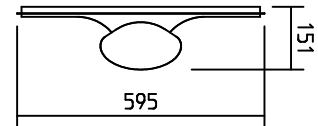

600mm x 600mm recessed lay on direct/indirect modules with centre diffuser gondola to suit single or twin PLL or 2, 3, 4 lamp T5.

600mm x 600mm recessed lay on direct/indirect modules with centre perforated basket gondola.