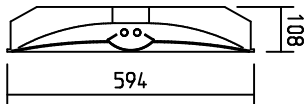

*Made to special order

1200x600 or 600x600 recessed lay on direct/indirect module with micro-prism centre gondola for PLL or T5 lamps