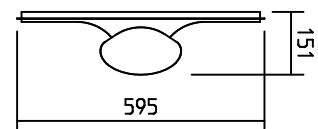

600mm x 600mm recessed lay on direct/indirect modules with centre diffuser gondola.

TLD with dropped diffuser centre gondola

Product Code	lamp type
TLD140L	1 X 40W PLL
TLD240L	2 X 40W PLL
TLD155L	1 X 55W PLL
TLD255L	2 X 55W PLL
TLD214L	2 X 14W T5
TLD314L	3 X 14W T5
TLD414L	4 X 14W T5
TLD224L	2 X 24W T5
TLD324L	3 X 24W T5
TLD424L	4 X 24W T5

600mm x 600mm recessed lay on direct/indirect modules with centre diffuser gondola to suit single or twin PLL or 2, 3, 4 lamp T5.

600mm x 600mm recessed lay on direct/indirect modules with centre perforated basket gondola.

TLP with perforated basket centre gondola

Product Code	lamp type
TLP140L	1 X 40W PLL
TLP240L	2 X 40W PLL
TLP155L	1 X 55W PLL
TLP255L	2 X 55W PLL
TLP214L	2 X 14W T5
TLP314L	3 X 14W T5
TLP414L	4 X 14W T5
TLP224L	2 X 24W T5
TLP324L	3 X 24W T5
TLP424L	4 X 24W T5

600 X 600 Lay in dropped perforated basket gondola. To suit single or twin PLL or 2,3,4 lamp T5.

600mm x 600mm recessed lay on direct/indirect modules with centre mirror brite curved louvre gondola

TLL with mirror brite curved louvre centre gondola

Product Code	lamp type
TLL140L	1 X 40W PLL
TLL240L	2 X 40W PLL
TLL155L	1 X 55W PLL
TLL255L	2 X 55W PLL
TLL214L	2 X 14W T5
TLL314L	3 X 14W T5
TLL414L	4 X 14W T5
TLL224L	2 X 24W T5
TLL324L	3 X 24W T5
TLL424L	4 X 24W T5

600 X 600 Lay in mirror brite curved louvre gondola. To suit single or twin PLL or 2,3,4 lamp T5.

600mm x 600mm recessed lay on direct/indirect modules with centre patterned diffuser gondola.

TLM with dropped patterned diffuser centre gondola

Product Code	lamp type
TLM140L	1 X 40W PLL
TLM240L	2 X 40W PLL
TLM155L	1 X 55W PLL
TLM255L	2 X 55W PLL
TLM214L	2 X 14W T5
TLM314L	3 X 14W T5
TLM414L	4 X 14W T5
TLM224L	2 X 24W T5
TLM324L	3 X 24W T5
TLM424L	4 X 24W T5

600 X 600 Lay in dropped patterned diffuser gondola. To suit single or twin PLL or 2,3,4 lamp T5.