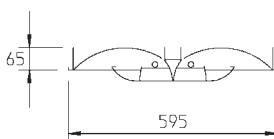

Dimming and Emergency Lighting options

Dimmable versions and integral emergency conversions available on request. Fluorel FLC plug-in digital dimming system and controls are compatible with these recessed luminaires.