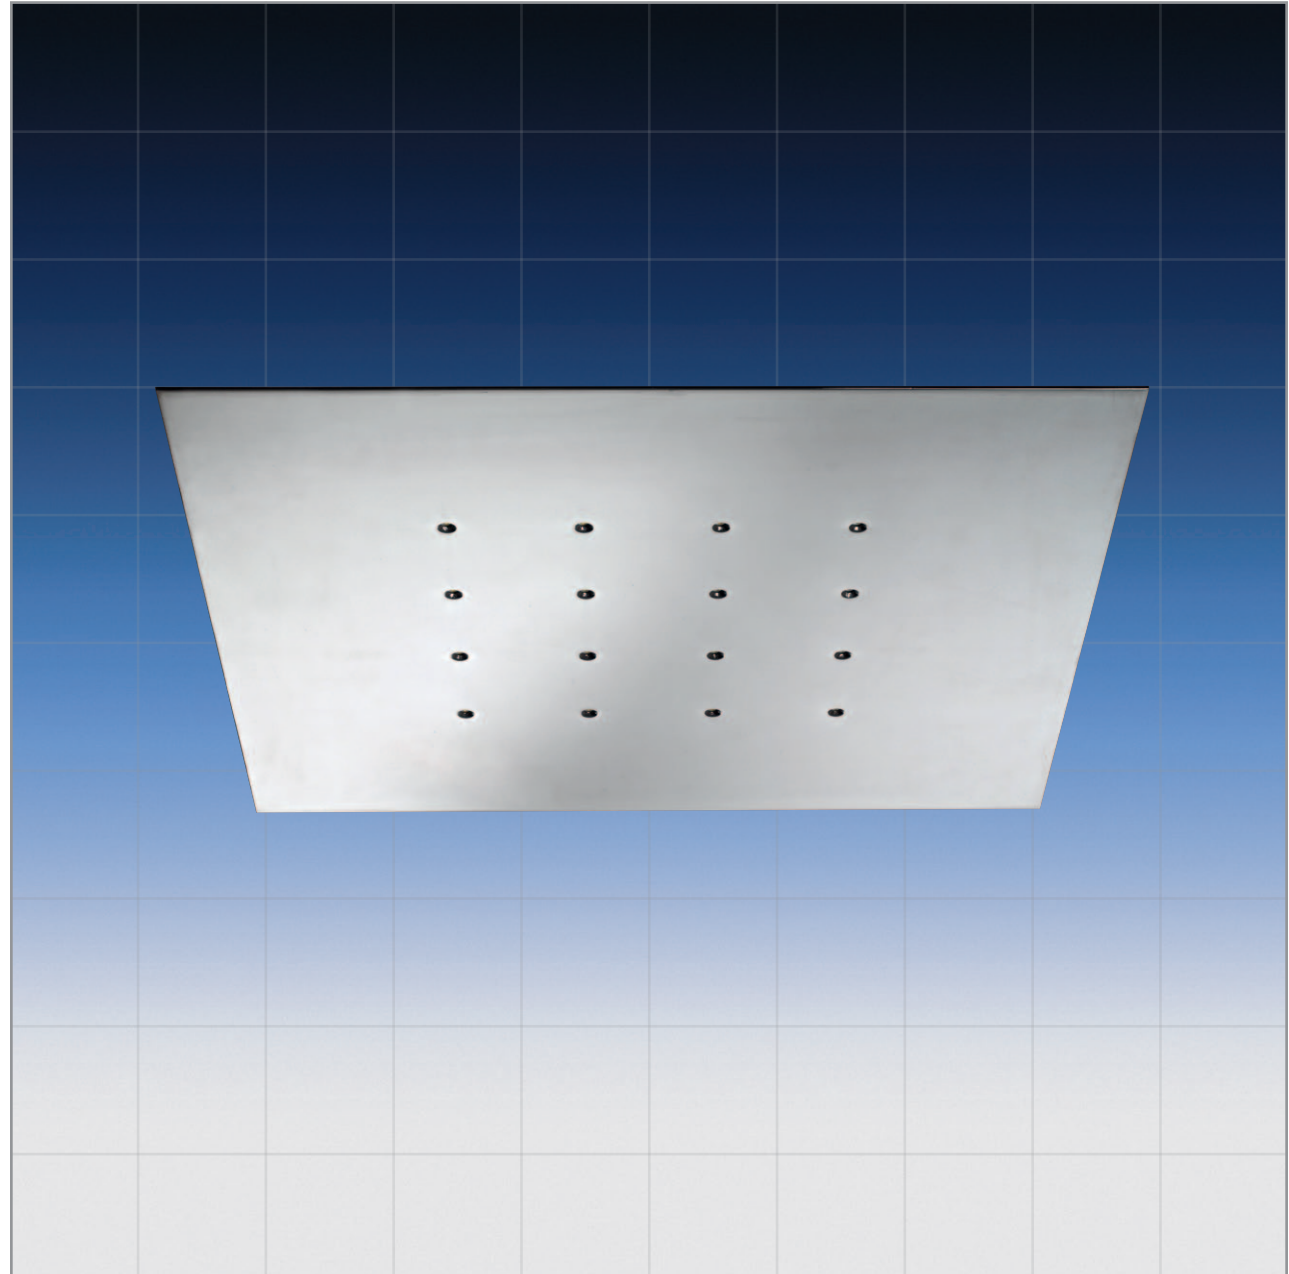

PLF Series

www.fluorel.co.uk

PLF
Series

12/14

- 120lm/w
- Direct light for indoor use
- Surface or suspended
- Sheet steel body
- 48w LED
- 3000k or 4000k
- IP20 and IK05

FluorelLighting
Lighting for a brighter future

**Fluorel Lighting is a leading supplier
of innovative energy efficient lighting**

Product Details

Product Code	Watts	Lumen	Colour	Size (mm)
PLFS248LED X /30	48W	5500lm	3000k	540 x 540 x 12
PLFS248LED X /40	48W	5500lm	4000k	540 x 540 x 12
PLFS348LED X /30	48W	5500lm	3000k	900 x 360 x 12
PLFS348LED X /40	48W	5500lm	4000k	900 x 360 x 12

Product Code	Watts	Lumen	Colour	Size (mm)
PLF248LED X /30	48W	5500lm	3000k	540 x 540 x 12
PLF248LED X /40	48W	5500lm	4000k	540 x 540 x 12
PLF348LED X /30	48W	5500lm	3000k	900 x 900 x 12
PLF348LED X /40	48W	5500lm	4000k	900 x 900 x 12