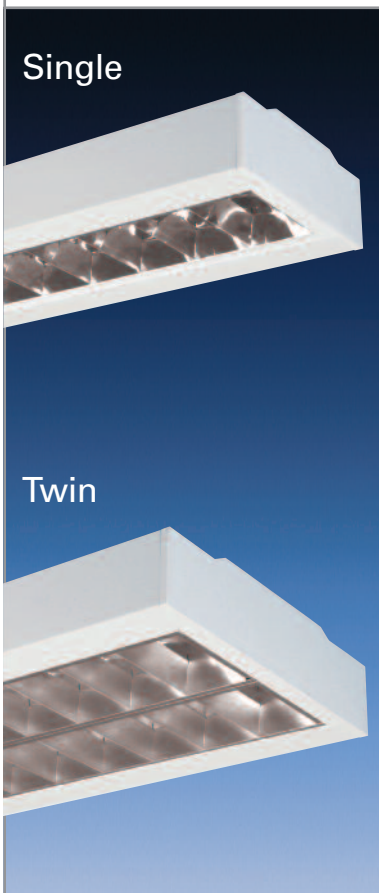

# F5 Series

[www.fluorel.co.uk/products/surface.htm](http://www.fluorel.co.uk/products/surface.htm)

**F5  
Series**

10/12

- Slim stylish body profile
- Surface mounted or suspended
- Individual or continuous mounting
- Single or twin T5 lamps – 1200mm / 1500mm
- Four T5 lamps for modular applications – 600mm
- Stainless steel wire suspension sets
- Dimmable options
- Integral emergency options

**Fluorel**Lighting  
Lighting for a brighter future

**Fluorel Lighting is a leading supplier  
of innovative energy efficient lighting**

A versatile slim profile surface or suspended luminaire in white epoxy coated steel suitable for a wide variety of applications. Can be surface mounted or suspended on stainless steel wire suspensions and can also be continuously mounted. Downward light is controlled by low glare mirror finish or satin finish wedge louvres.

**F5 single/four lamp** Supplied c/w T5 colour 840 lamps

Part No	T5 lamps	Part No	T5 lamps
<b>Mirror Louvre</b>		<b>Satin louvre</b>	
F5L128L	1X28W T5	F5X128L	1X28W T5
F5L154L	1X54W T5	F5X154L	1X54W T5
F5L135L	1X35W T5	F5X135L	1X35W T5
F5L149L	1X49W T5	F5X149L	1X49W T5
F5L180L	1X80W T5	F5X180L	1X80W T5
F5L414L	4X14W T5	F5X414L	4X14W T5
F5L424L	4X24W T5	F5X424L	4X24W T5

Photometric Data: Please contact Fluorel Lighting

**F5 twin lamp** Supplied c/w T5 colour 840 lamps

Part No	T5 lamps	Part No	T5 lamps
<b>Mirror Louvre</b>		<b>Satin louvre</b>	
F5L228L	2X28W T5	F5X228L	2X28W T5
F5L254L	2X54W T5	F5X254L	2X54W T5
F5L235L	2X35W T5	F5X235L	2X35W T5
F5L249L	2X49W T5	F5X249L	2X49W T5
F5L280L	2X80W T5	F5X280L	2X80W T5