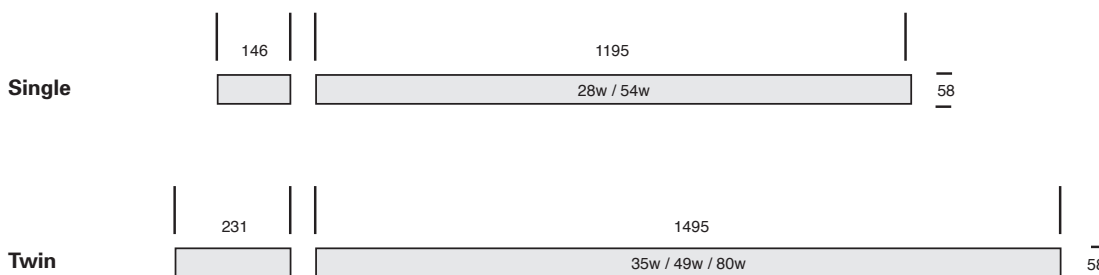

Emergency and Lighting options

Digital dimming versions available – replace the last “L” in required part number with “DDL” when ordering. Integral emergency conversions are available – add suffix “/EMG” for 3hr duration and “/STEMG” for self test option when ordering.

**Fluorel Lighting Limited
Designers and manufacturers of luminaires**

Fluorel Lighting Ltd, Unit 25 Eldon way,
Hockley, Essex, SS5 4PS
Tel +44(0)8458 643 643 Fax +44(0)20 8506 1792
info@fluorel.co.uk www.fluorel.co.uk