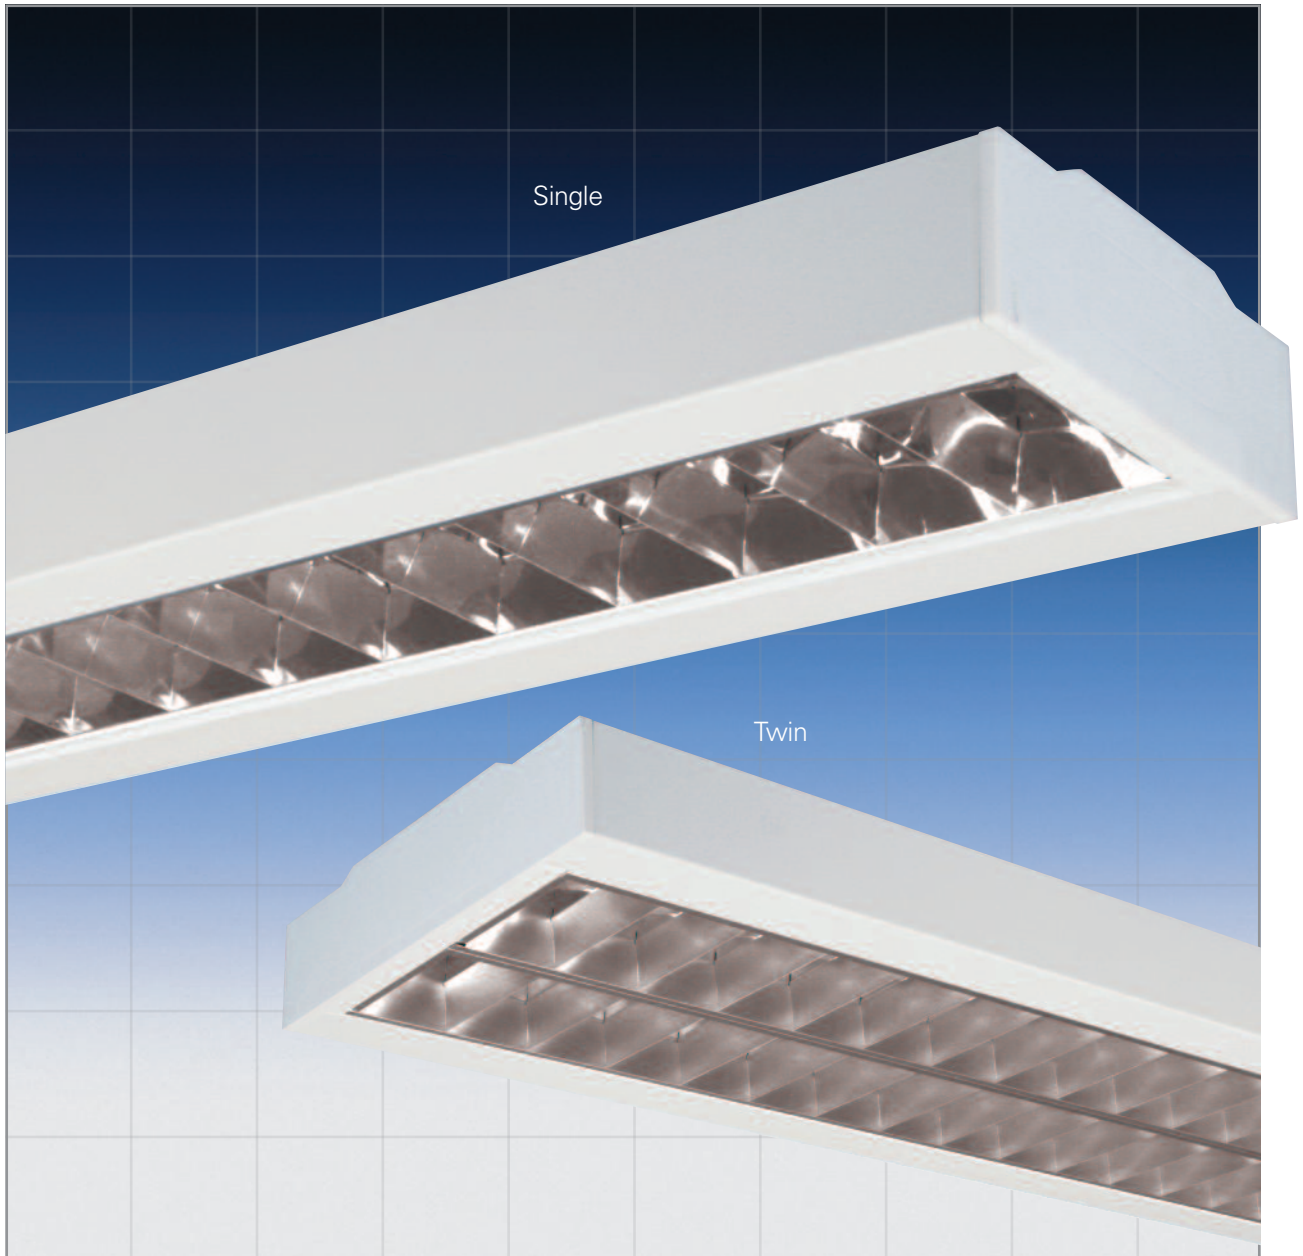

# F5 Series

[www.fluorel.co.uk/products/surface.htm](http://www.fluorel.co.uk/products/surface.htm)

**F5  
Series**

10/12

- Slim stylish body profile
- Surface mounted or suspended
- Individual or continuous mounting
- Single or twin T5 lamps – 1200mm / 1500mm
- Four T5 lamps for modular applications – 600mm
- Stainless steel wire suspension sets
- Dimmable options
- Integral emergency options

**Fluorel**Lighting  
Lighting for a brighter future

**Fluorel Lighting is a leading supplier  
of innovative energy efficient lighting**

A versatile slim profile surface or suspended luminaire in white epoxy coated steel suitable for a wide variety of applications. Can be surface mounted or suspended on stainless steel wire suspensions and can also be continuously mounted. Downward light is controlled by low glare mirror finish or satin finish wedge louvres.