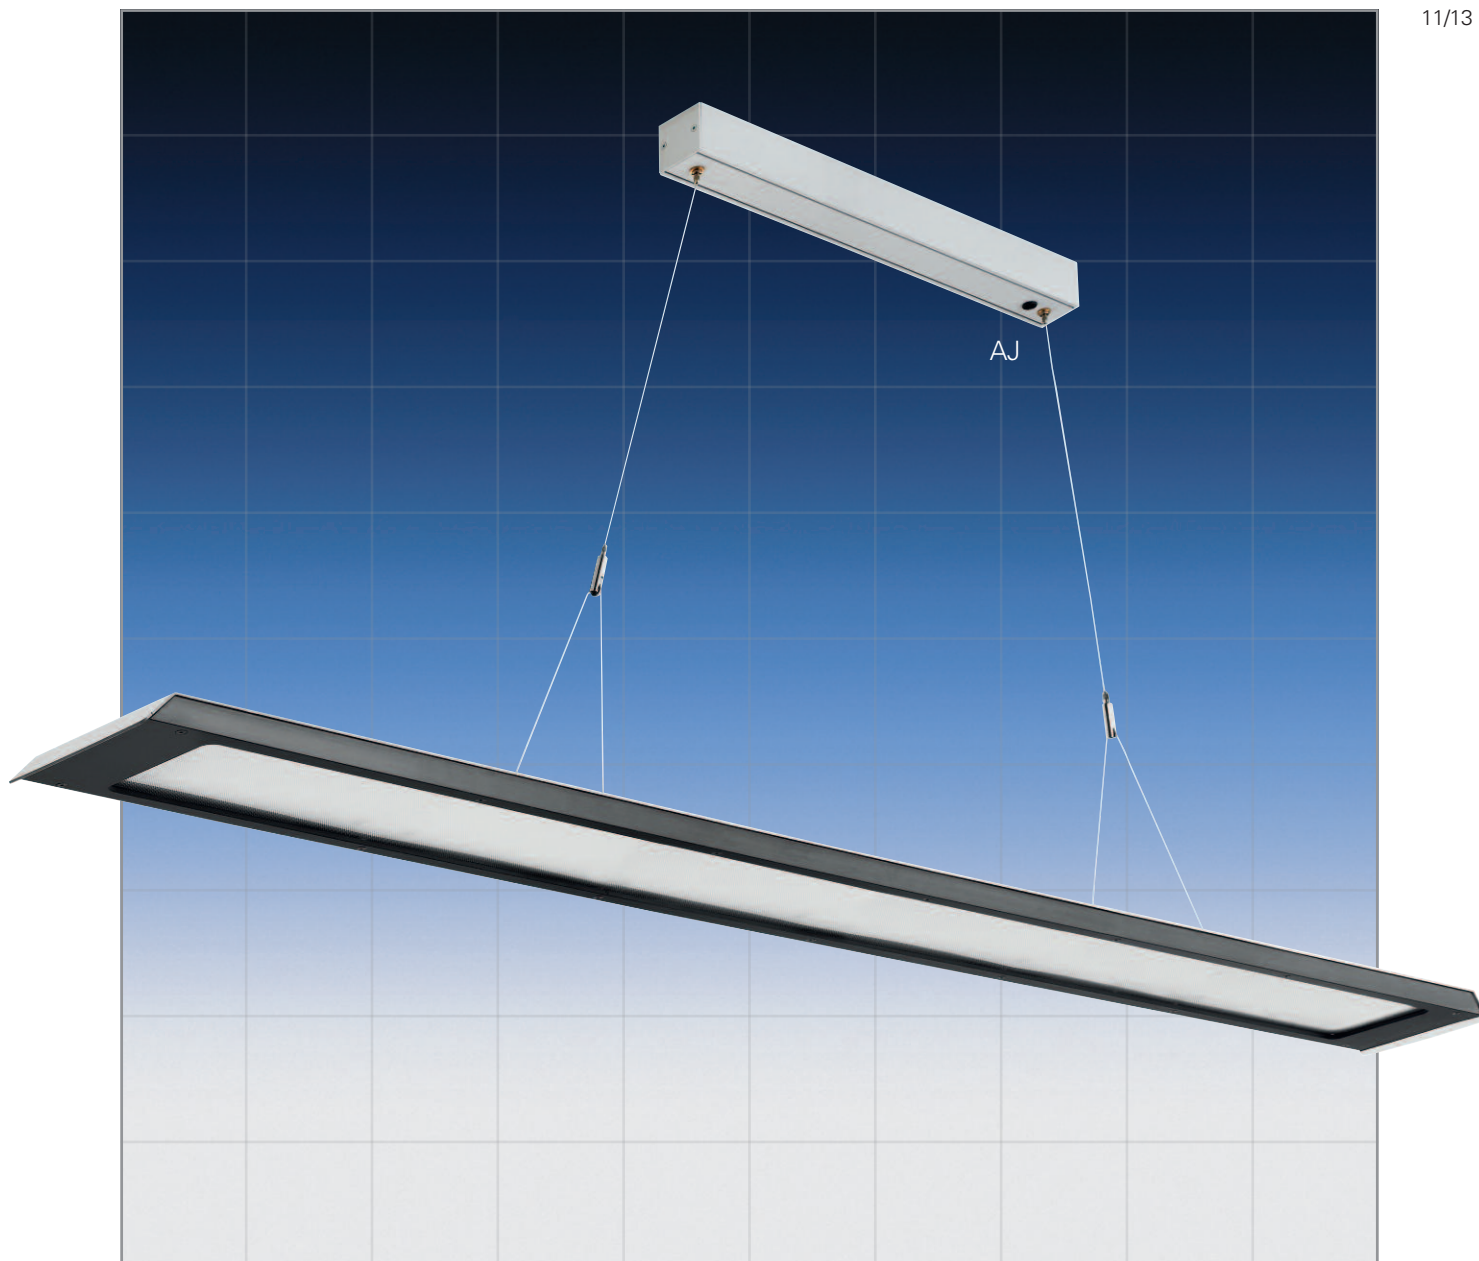

# AJ Series

www.fluorel.co.uk

LED Lighting

AJ

11/13

- Slim stylish body profile
- Suspended range with direct light distribution
- Micro Prismatic Diffuser (MPRM)
- Energy Saving LED 1200mm / 1500mm
- Nickel plated wire suspension kits

## AJ Series LED [www.fluorel.co.uk/products/PDFs](http://www.fluorel.co.uk/products/PDFs)

The new AJ Series luminaires include modern energy efficient LED boards and are finished in a stylish two tone powder coat. The LED's are available in two colours 3000k and 4000K. The luminaires are suspended via a high quality wire suspension kit with a nickel plated clutch for easy height adjustment.

Dimensions (mm)			
Power	A	B	C
40W	1135	504	400
60W	1645	704	600

The technical drawing shows three views of the luminaire. The top view shows a rectangular shape with dimensions C (length) and 72 (width). The middle view shows a rectangular shape with dimensions B (length) and 46 (width). The bottom view shows a perspective view of the luminaire with dimensions A (length), 144 (height), and 30 (depth).